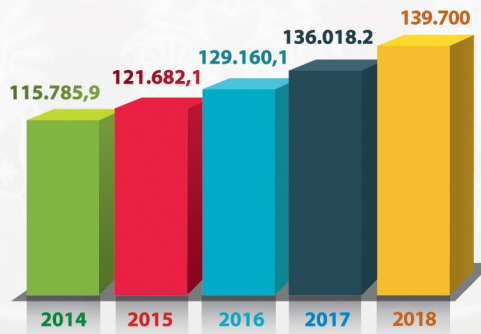

RETAIL SALES (thousand IDR)

Recommended Hotel*

ARYADUTA ★★★★★
www.aryaduta.com
Jl. Garnisun Dalam No.8, Jakarta
Phone : (62-21) 2515151
1,1 km near by JCC

FAIRMONT ★★★★★
www.fairmont.com/Jakarta
Jl. Asia Afrika No.8, Gelora, Kota Jakarta
Phone : (62-21) 29703333
1,4 km near by JCC

SHANGRI-LA ★★★★★
www.shangri-la.com
Jl. Jendral Sudirman Kav 1, Jakarta
Phone : (62-21) 29229999
1,7 km near by JCC

THE RITZ CARLTON ★★★★★
www.ritzcarlton.com/Jakarta
Jl. Jendral Sudirman Kav. 52-53 (SCBD)
Phone : (62-21) 2550 1888
1,1 km near by JCC

THE SULTAN HOTEL ★★★★★
www.sultanjakarta.com
Jl. Gatot Subroto, Jakarta 10270
Phone : (62-21) 5703600
0,5 km near by JCC

CENTURY PARK HOTEL ★★★★★
www.atletcentury.com
Jl. Pintu Satu Senayan
Phone : (62-21) 5712041
1 km near by JCC

HOTEL SANTIKA PREMIERE ★★★★★
www.santika.com
Jl. Aipda Ks.Tubun No.7, Slipi, Jakarta
Phone : (62-21) 5361777
1,7 km near by JCC

HARRIS SUITE FX SUDIRMAN ★★★★★
www.fx-jakarta.harrishotels.com
Jl. Jend Sudirman, Pintu Satu Senayan, Jakarta
Phone : (62-21) 25554333
1 km near by JCC

*For Special Rate, Please Contact Our Official Travel Agent