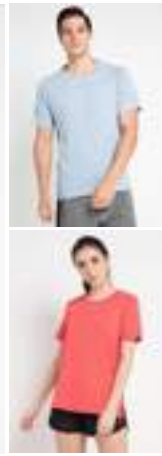

APPAREL

COLLECTIONS

M SIZE XS-3XL **W** SIZE XS-3XL **U** SIZE XS-3XL

SS18WFT1001H | BLACK MELANGE