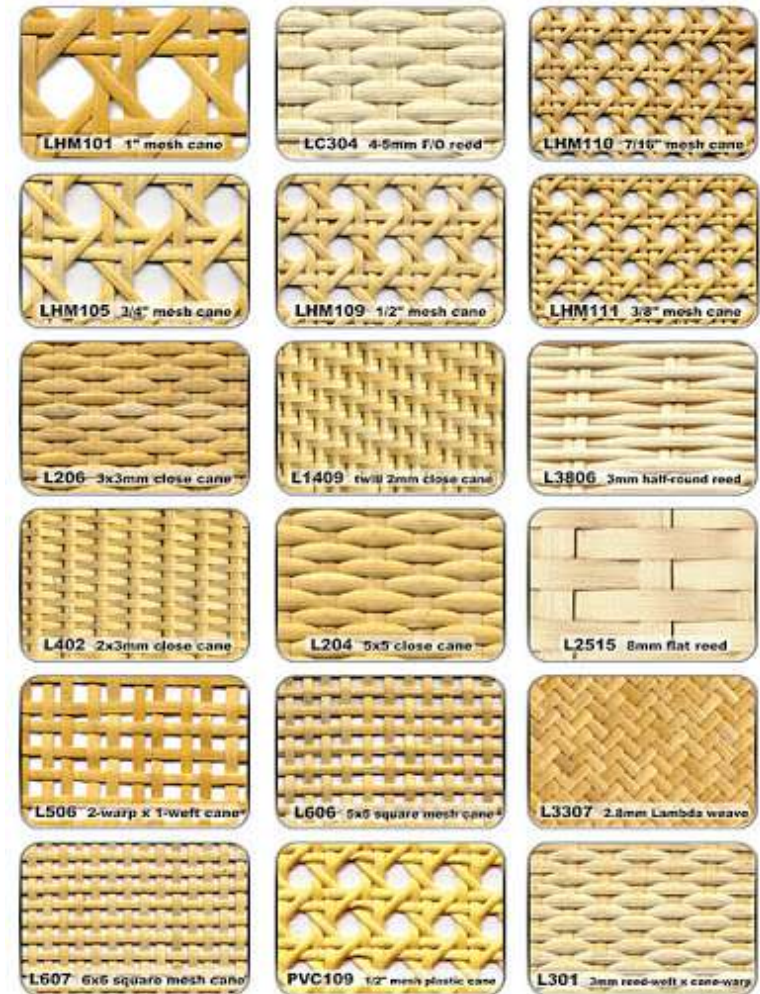

Price list request welcome. Please send us design, measurement, material and color to provide you with detail price quotation informations.

RATTAN WEAVING SELECTION

RATTAN POLE SELECTION

Cane Salak Brown

www.bong-rattan.com

Cane New Brown

www.bong-rattan.com

Cane Dark Brown

www.bong-rattan.com

Cane Honey

www.bong-rattan.com

Cane Natural

www.bong-rattan.com

www.bong-rattan.com

RATTAN WEBBING SELECTION

**INDOOR
OUTDOOR
CUSHION
COLOUR**

**LEATHER
COLOUR**

WOOD SELECTION

TEAK WOOD

TEAK WOOD IS MOSTLY USED FOR OUTDOOR FURNITURE, BUT ALSO A LOT FOR HIGH-QUALITY INDOOR FURNITURE. Also for boat decks and flooring it is used a lot because of its strength. To get the looks of teak wood for a lower price many companies also use teak veneer. This is a thin layer of 1 millimeter teak wood, which is glued onto a cheaper species of wood, or even onto plywood. TEAK IS ALSO A VERY POPULAR WOOD SPECIES TO USE IN DOORS AND WINDOW FRAMES SINCE IT YOU WITHHOLD ANY WEATHER.