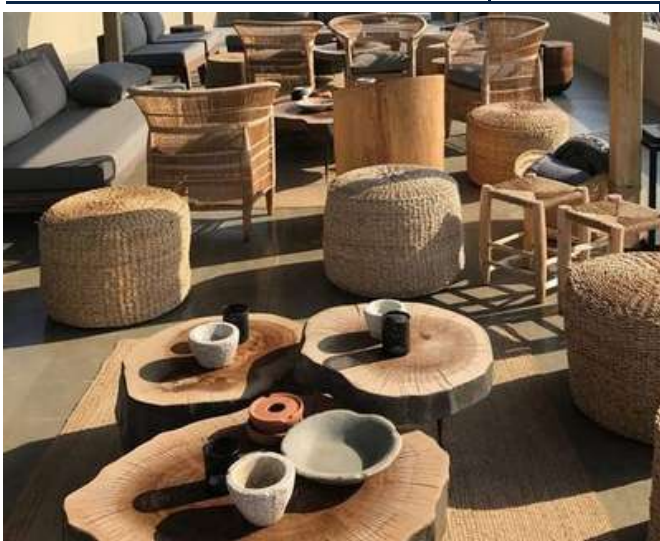

Commercial

We are experienced working with profesional interior designer, architects, specifiers and stylist on projects including resort hotel, display homes, aged care facilities, shop fit outs, movie and advertising sets and welcome general and specific enquires.

Trade

We extend courtesy to stylists, interior designer & decorators. Contact us at info@casahome.co.id for our terms and conditions for trade clients. Trade pricing is not discussed through our retail showrooms or over the phone.