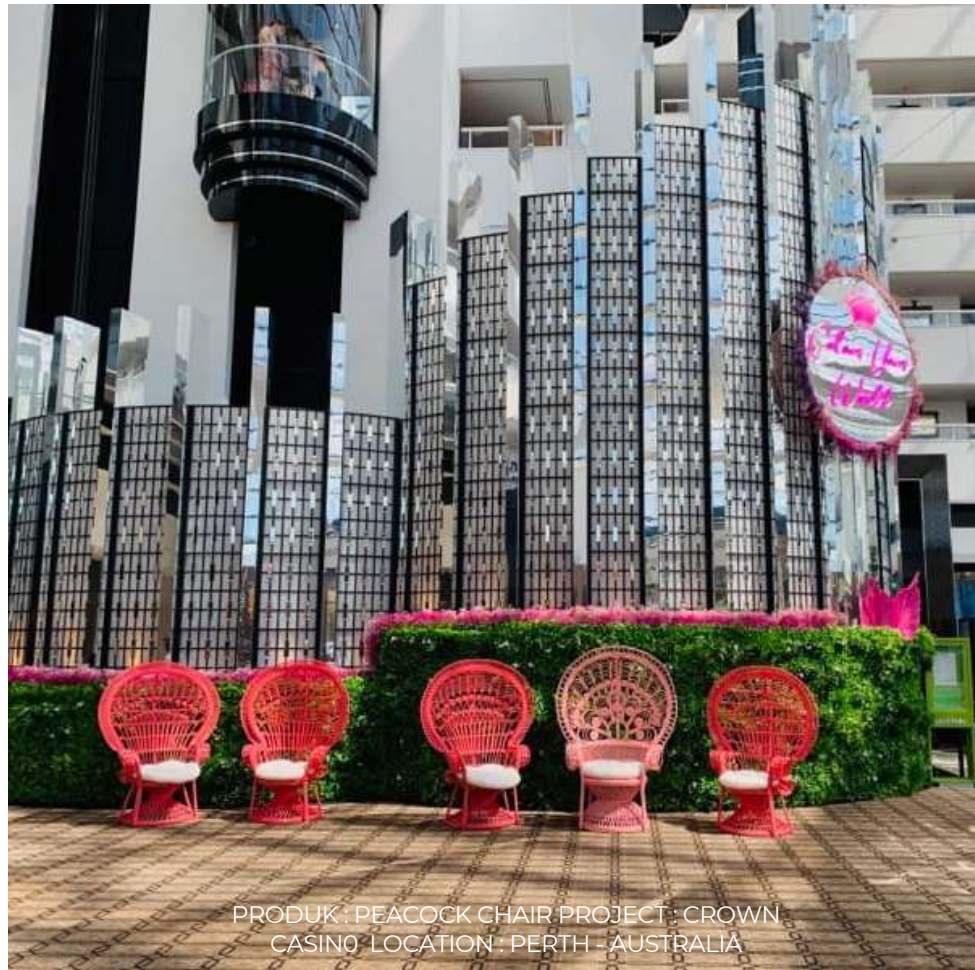

Commercial

We are experienced working with profesional interior designer, architects, specifiers and stylist on projects including resort hotel, display homes, aged care facilities, shop fit outs, movie and advertising sets and welcome general and specific enquires.

Trade

We extend courtesy to stylists, interior designer & decorators. Contact us at info@casahome.co.id for our terms and conditions for trade clients. Trade pricing is not discussed through our retail showrooms or over the phone.