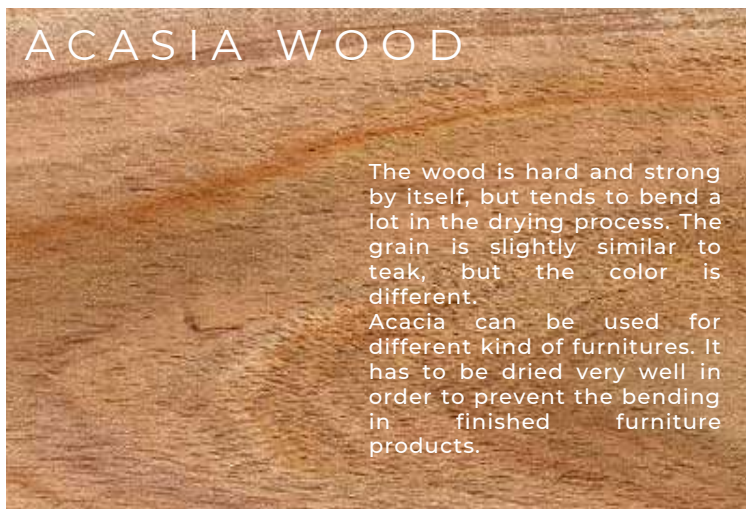

ACASIA WOOD

The wood is hard and strong by itself, but tends to bend a lot in the drying process. The grain is slightly similar to teak, but the color is different. Acacia can be used for different kind of furnitures. It has to be dried very well in order to prevent the bending in finished furniture products.