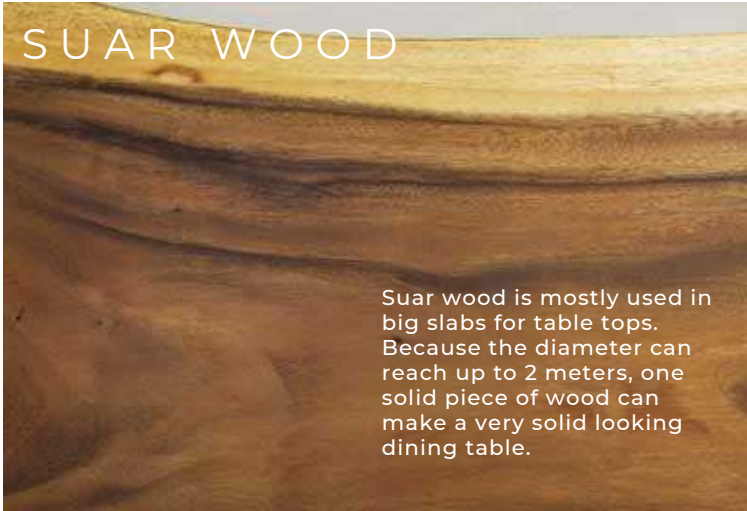

SUAR WOOD

Suar wood is mostly used in big slabs for table tops. Because the diameter can reach up to 2 meters, one solid piece of wood can make a very solid looking dining table.

RUBBER WOOD

Rubber wood, also known as Hevea, is taken from rubber plantations after the trees stop producing the rubber. It is not elastic as the name might suggest. Rubber wood is often labeled as environmentally-friendly because it is a waste product from rubber plantations. Can be used in different kinds of furniture. But has not a very nice grain so it is often painted or covered with veneer. Has to be treated against animals and fungus before use.