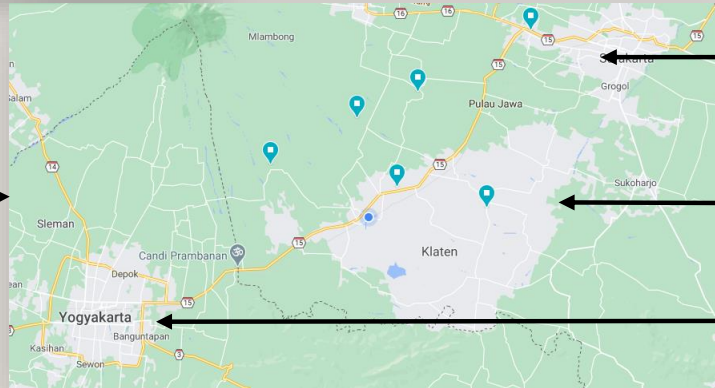

As well known, Klaten is located between Solo and Jogja. It will only 40 minutes to reach for Klaten as well from Solo or Jogja by vehicle.

Solo

Klaten

Jogja

Karya Jasa

We Care About you!

Sertifikat Legalitas Kayu