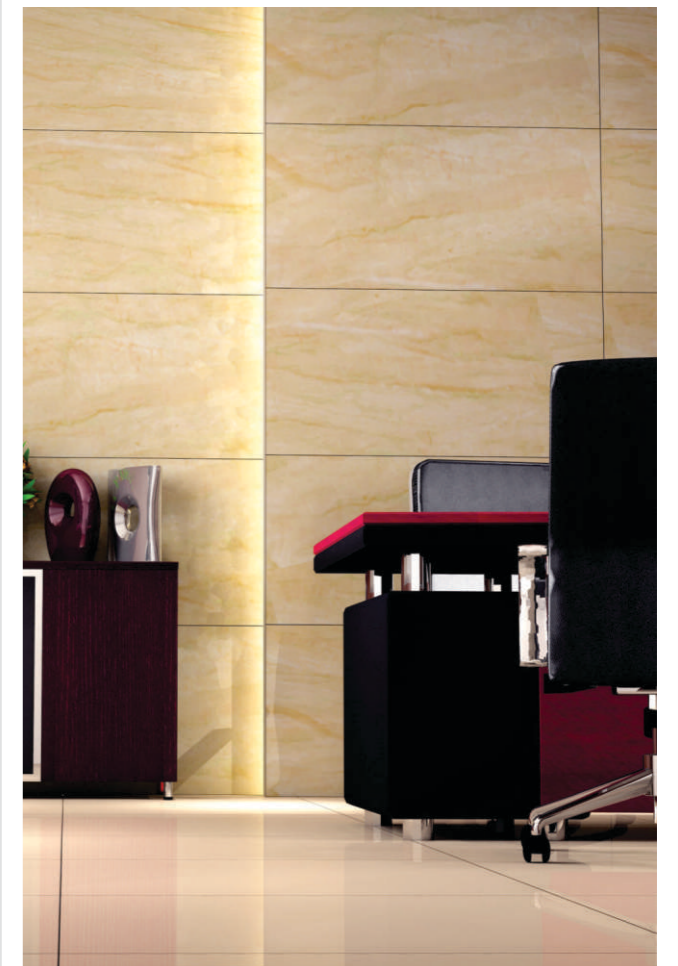

# CANO

Series

SIZE SURFACE  
30/60, 60/60, 60/120 MATT

Crema Cano

Grigio Cano

**MONTAGNE** Series **30/30, 30/60, 40/40, 60/60** SIZE SURFACE **ROCK**

Everest

Majestic