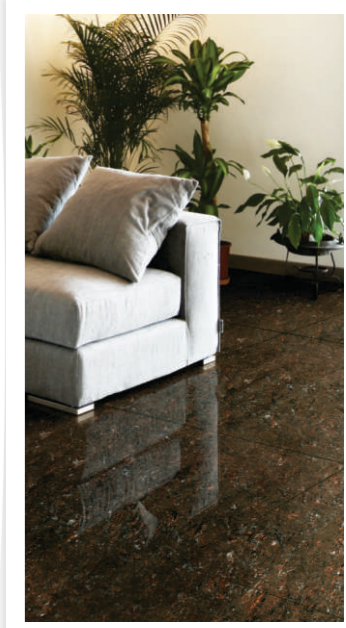

**MARMARO**  
Series

SIZE SURFACE  
30/60, 60/60, 40/80, 80/80, 60/120\* POLISHED

Bianco Travertino\*

Argento Beige

Grigio Travertino\*

Giallo Botticino

Crema Travertino\*

**MARMO**  
Series