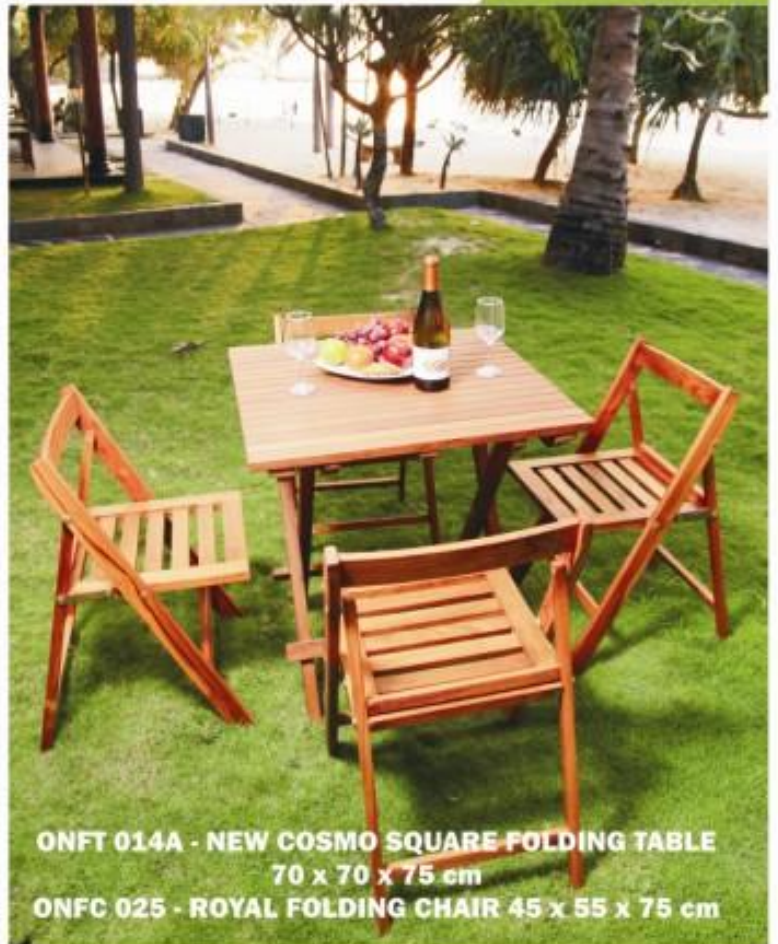

ROYAL SET**ONST 065**

Share the love with family by getting together and having some drinks while sitting comfortable on our Delmiro PE rattan chair which completed with our Arum Recta Extending Table every single day. This combination of teak wood and PE rattan never fails to make you fall in love and feel loved for more than forever.