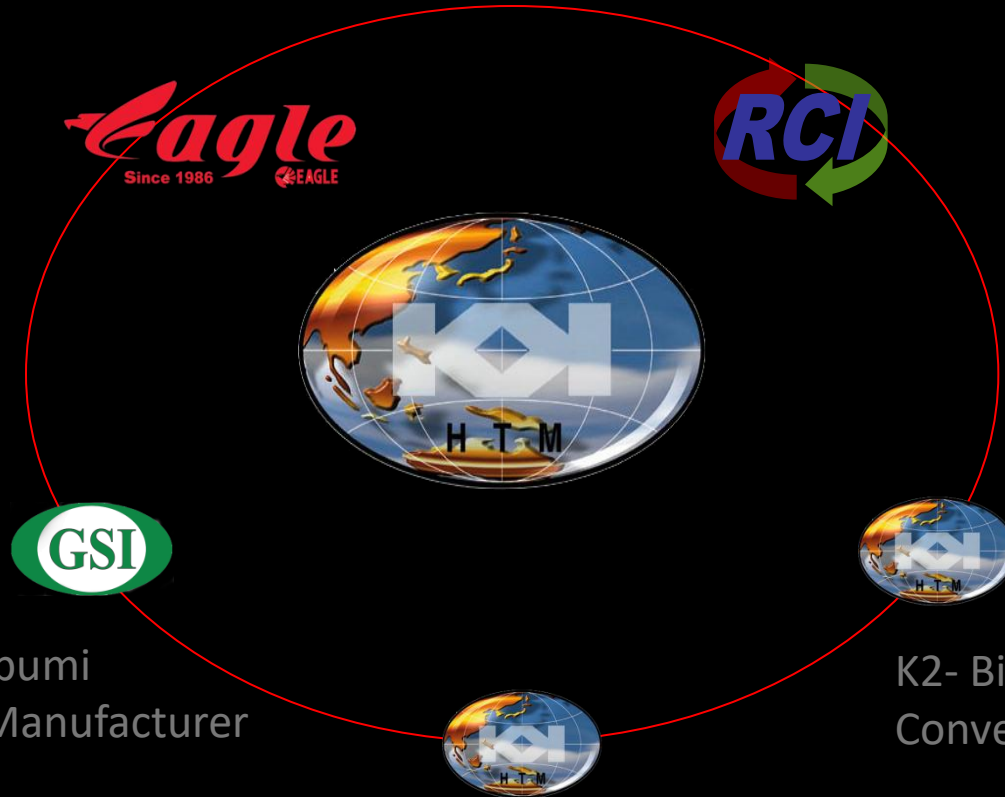

GFI- Karawaci, Tangerang
Eagle Brand Management

RCI- Bitung, Tangerang
Rubber recycling center

GSI – Sukabumi
Converse Manufacturer

K2- Bitung, Tangerang
Converse Manufacturer

K1- Cikupa, Tangerang
Nike Manufacturer