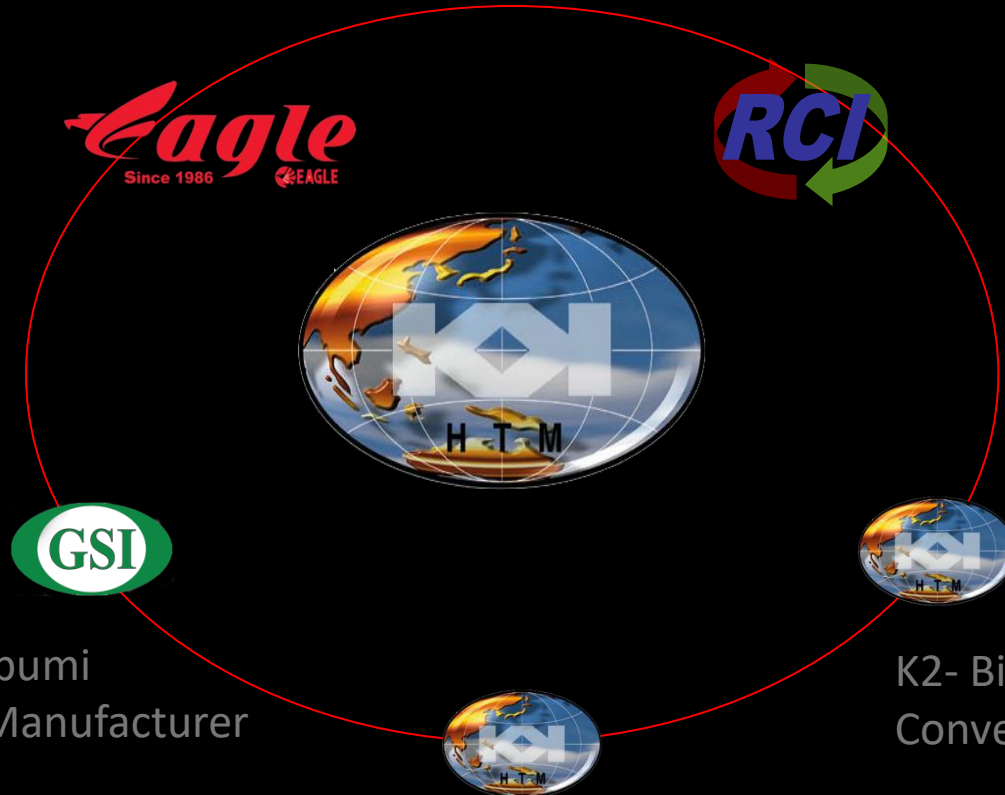

6°

7°

8°

ABOUT

GFI- Karawaci, Tangerang
Eagle Brand Management

RCI- Bitung, Tangerang
Rubber recycling center

GSI – Sukabumi
Converse Manufacturer

K2- Bitung, Tangerang
Converse Manufacturer

K1- Cikupa, Tangerang
Nike Manufacturer

GENERAL INFORMATION

Company name: *PT. GF Indonesia*

Established : *March 8th, 2005*

CEO : *O.K.Kim*

Address : *Jl. Trocadero No. 83*

Karawaci - Tangerang

Telephone : *62 – 21 – 558 8128*