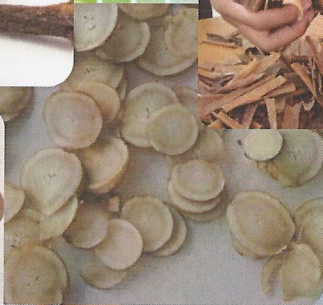

DISTIRA

PT. DWI WARNA SEJAHTERA

Cinnamon Stick

Cinnamon Powder

Betelnut

Turmeric

Nutmeg

Cinnamon Broken

Burdock Root

Ginger

Clove

Curcuma

Galangal

Kaempferia Galanga

Coffee

Overview

Korintj in West Sumatra region of Indonesia, Internationally known as the largest plantation of Cinnamon in the world. Growth naturally and organically of Cinnamomum Burmanii type of Cinnamon with strongly aromatic, warm, sweet, and spicy. For more than 30 years our family commits in Cinnamon business and trade, and have supplied into many Indonesian exporters. And in 2009, we decide to establish our own company for exports and join the global market in International Trading, with name PT.Dwi Warna Sejahtera. The main scope when it is for businesses called Cinnamon, Betelnut, Ginger, Turmeric, Burdock Root, Curcumae, Nutmeg and etc.